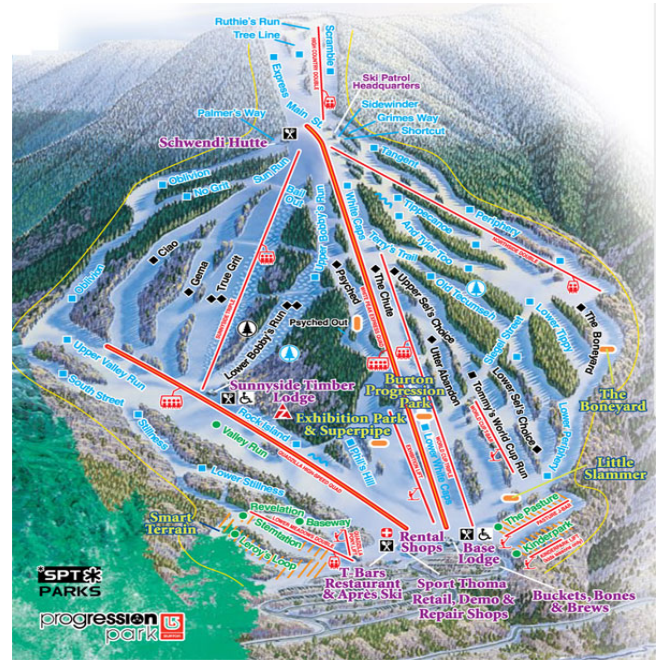

Loon/Waterville NH Feb 20-22

\$390 includes

- 2 Nights Lodging
- 2 Days of Lift Tickets
- Breakfast
- Group Dinner and happy hour
- Shuttle to Mountains and Nightly Activities
- Bus Transportation from Hoboken
- *Rental and Lessons also available*

Loon Stats

- #1 rated Terrain Park in the East and #6 in North America by Transworld Snowboarding.
- 2100' Vertical Drop
- 324 Skiable Acres
- 3050' Summit Elevation

Waterville Stats

- 2020' Vertical Drop
- 259 Skiable Acres
- 4004' Summit Elevation